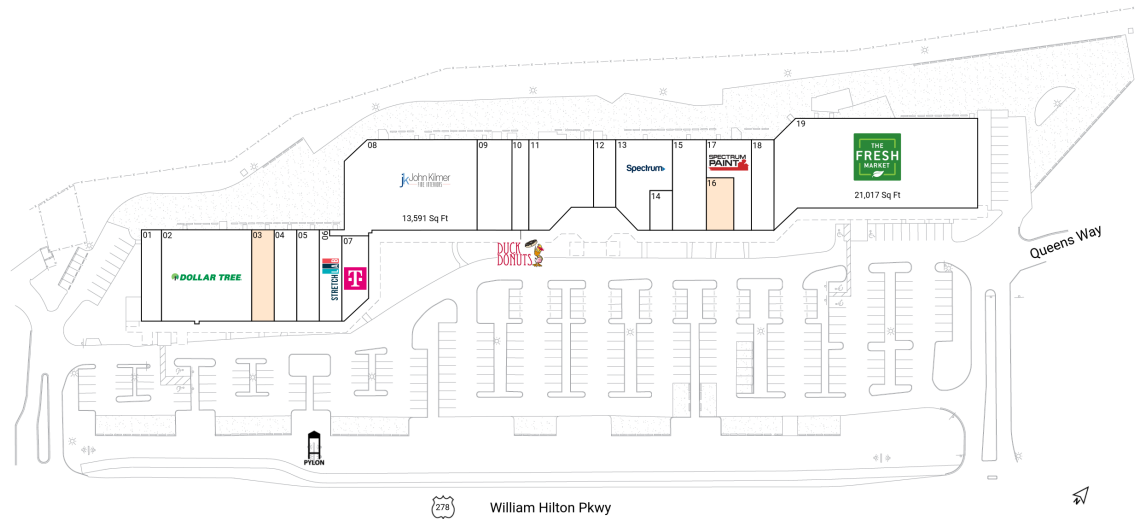

The Fresh Market Shoppes

890 William Hilton Parkway | Hilton Head Island, SC 29928

Beaufort County | Hilton Head Island-Bluffton-Port Royal, SC | 86,398 Sq Ft

32.1696, -80.7394

Available Spaces

03 2,360 Sq Ft 360° 16 1,600 Sq Ft 360°

Current Tenants Space size listed in square feet

01 Lulu Kitchen	2,091
02 Dollar Tree	9,408
04 Floors by Sterling Hight	2,360
05 Phillips Shoes	2,360
06 StretchLab	2,058
07 T-Mobile	1,470
08 John Kilmer Fine Interiors	13,591
09 HHI Golf Shoppe	3,540
10 Duck Donuts	1,660
11 Madre & Mercado	6,856
12 Gruby's New York Deli	1,770
13 Spectrum	4,417
14 Spex	1,160
15 Hilton Head Shirt Company	3,568
17 Spectrum Paint	2,725
18 CORA Health Services	2,387
19 The Fresh Market	21,017

This site plan is for illustrative and information purposes only, showing the general layout of the shopping center; and is not a legal survey. Brixmor makes no representation or warranty that the shopping center is exactly as depicted as site conditions and tenant mix are subject to change over time.